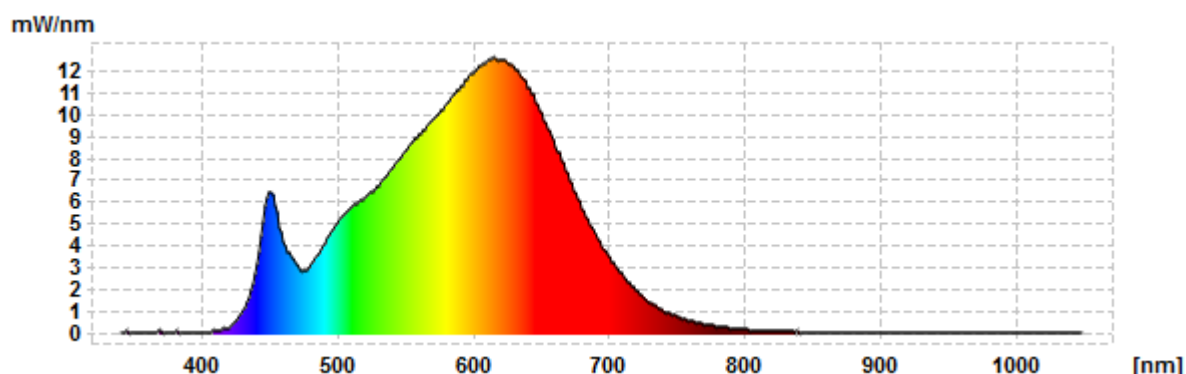

Spectrum Test Report

DEKO-LIGHT
ELEKTRONIK VERTRIEBS GMBH

Client name:	Deko-Light Elektronik Vertriebs GmbH	Report time:	2016-09-08
Item No:	348042	Model name:	Surface Mounted Ceiling Lamp

Results

Spectrum

CIE 1931 2° observer		CIE 1964 10° observer		Color Parameters	
x	0.4374	x	0.4431	CCT [k]	3005
y	0.4057	y	0.4032	Chromaticity Error	0.001
u'	0.2502	u'	0.2550	Color Peak	615.59
v'	0.5221	v'	0.5220	Color Peak Value	12.61
				Color Dominant	582.6
				Radiometric	2.1277
Rendering Indices		Ra	90.7		
R1	90.0	R8	77.5		
R2	95.1	R9	49.4	Electrical Parameters	
R3	98.5	R10	88.2	Luminous [lm]	634.12
R4	89.9	R11	90.0	Luminous Efficacy [lm/W]	52.7116
R5	89.9	R12	80.4	Power [W]	12,03
R6	94.0	R13	91.2	Current [A]	0
R7	90.5	R14	99.1	Voltage [V]	230