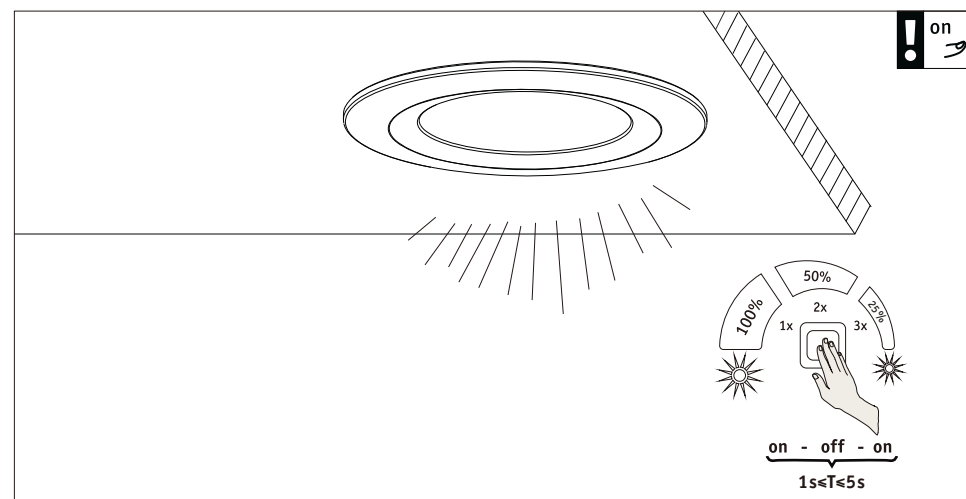

Paulmann

Safety Instructions

1, 2, 3, 4, 5, 6, 7, 10, 12, 13, 15, 16, 19, 20, 21, 22, 24, 28, 33, 34

www.paulmann.com/symbols

Paulmann Licht GmbH
Quezinger Feld 2
31832 Springe
Germany

www.paulmann.com

Art.-Nr.: 934.93/94

934.95/96

934.99/97

934.98

936.90

944.74

(+MA326) PSU 07/22

934.93/934.95

1x

1x

Incl.

934.94/934.96/934.99/944.74

3x

3x

Incl.

934.97

1x

1x

Incl.

934.98

3x

3x

Incl.

936.90

1x

Incl.

ENERGY CLASS G

Paulmann

470 lm
6W
230 V

warm white
2700K

CRI/Ra ≥ 85

ON OFF >50.000

Lumen 60% 2 s

dimming

≈30x 1.000h

6 kWh/1000h

5102/1610C

51 mm

ø 51 mm

CE UK CA

390093070