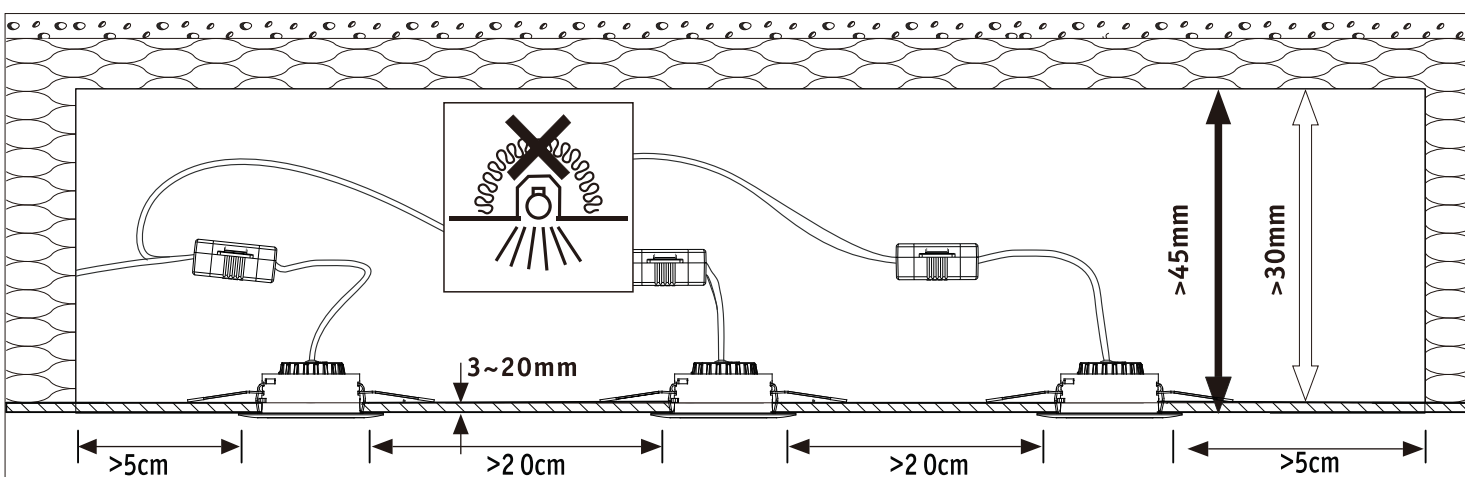

Paulmann

Safety Instructions

1, 2, 3, 4, 5, 6, 7, 10, 12, 13, 15, 16, 19, 20, 21, 22, 24, 28, 33, 34

www.paulmann.com/symbols

Paulmann Licht GmbH
Quezinger Feld 2
31832 Springe
Germany

www.paulmann.com

Art.-Nr.: 934.93/94

934.95/96

934.99/97

934.98

936.90

944.74

(+MA326) PSU 07/22

934.93/934.95

1x

1x

Incl.

934.94/934.96/934.99/944.74

3x

3x

Incl.

934.97

1x

1x

Incl.

934.98

3x

3x

Incl.

936.90

1x

Incl.

ENERGY CLASS G

Paulmann

470 lm
6W
230 V

warm white
2700K

CRI/Ra ≥ 85

ON OFF >50.000

Lumen 60% 2 s

dimming

≈30x 1.000h

6 kWh/1000h

5102/1610C

51 mm

ø 51 mm

CE UK CA

390093070