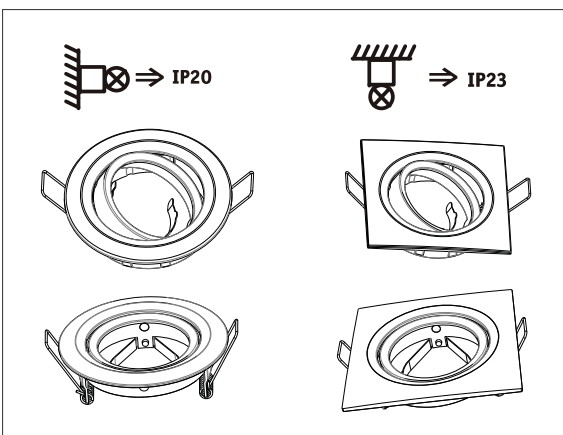

Paulmann

Safety Instructions

1, 2, 3, 4, 5, 6, 7, 10, 12, 13, 15, 16, 19, 20, 21, 22, 24, 28, 33, 34

www.paulmann.com/symbols

Paulmann Licht GmbH
Quezinger Feld 2
31832 Springe
Germany

www.paulmann.com

Art.-Nr.: 934.93/94

934.95/96

934.99/97

934.98

936.90

944.74

(+MA326) PSU 07/22

934.93/934.95

1x

1x

Incl.

934.94/934.96/934.99/944.74

3x

3x

Incl.

934.97

1x

1x

Incl.

934.98

3x

3x

Incl.

936.90

1x

Incl.

ENERGY CLASS G

Paulmann

470 lm
6W
230 V

warm white
2700K

CRI/Ra ≥ 85

ON OFF >50.000

Lumen 60% 2 s

dimming

≈30x 1.000h

6 kWh/1000h

5102/1610C

51 mm

ø 51 mm

CE UK CA

390093070