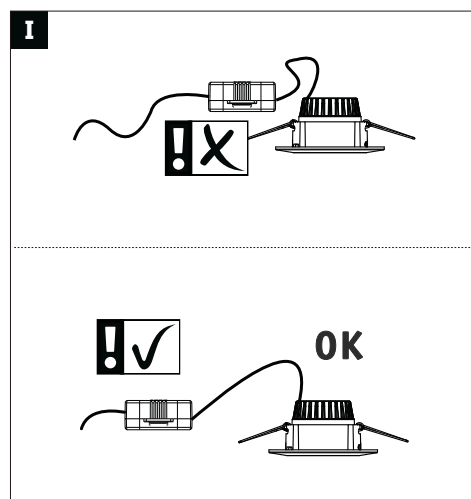

Paulmann

Safety Instructions

1, 2, 3, 4, 5, 6, 7, 10, 12, 13, 15, 16, 19, 20, 21, 22, 24, 28, 33, 34

www.paulmann.com/symbols

Paulmann Licht GmbH
Quezinger Feld 2
31832 Springe
Germany

www.paulmann.com

Art.-Nr.: 934.93/94

934.95/96

934.99/97

934.98

936.90

944.74

(+MA326) PSU 07/22

934.93/934.95

1x

1x

Incl.

934.94/934.96/934.99/944.74

3x

3x

Incl.

934.97

1x

1x

Incl.

934.98

3x

3x

Incl.

936.90

1x

Incl.

ENERGY CLASS G

Paulmann

470 lm
6W
230 V

warm white
2700K

CRI/Ra ≥ 85

ON OFF >50.000

Lumen 60% 2 s

dimming

≈30x 1.000h

6 kWh/1000h

5102/1610C

51 mm

ø 51 mm

CE UK CA

390093070