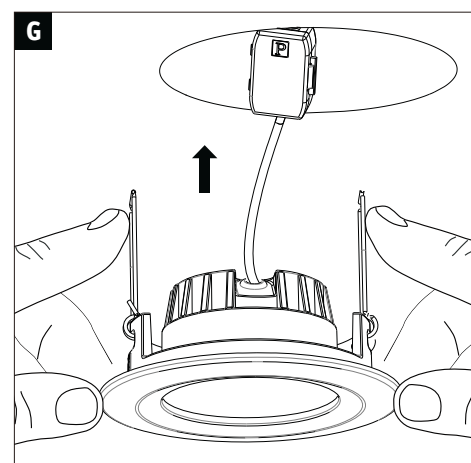

Paulmann

Safety Instructions

1, 2, 3, 4, 5, 6, 7, 10, 12, 13, 15, 16, 19, 20, 21, 22, 24, 28, 33, 34

www.paulmann.com/symbols

Paulmann Licht GmbH
Quezinger Feld 2
31832 Springe
Germany

www.paulmann.com

Art.-Nr.: 934.93/94

934.95/96

934.99/97

934.98

936.90

944.74

(+MA326) PSU 07/22

934.93/934.95

1x

1x

Incl.

934.94/934.96/934.99/944.74

3x

3x

Incl.

934.97

1x

1x

Incl.

934.98

3x

3x

Incl.

936.90

1x

Incl.

ENERGY CLASS G

Paulmann

470 lm
6W
230 V

warm white
2700K

CRI/Ra ≥ 85

ON OFF >50.000

Lumen 60% 2 s

dimming

≈30x 1.000h

6 kWh/1000h

5102/1610C

51 mm

ø 51 mm

CE UK CA

390093070