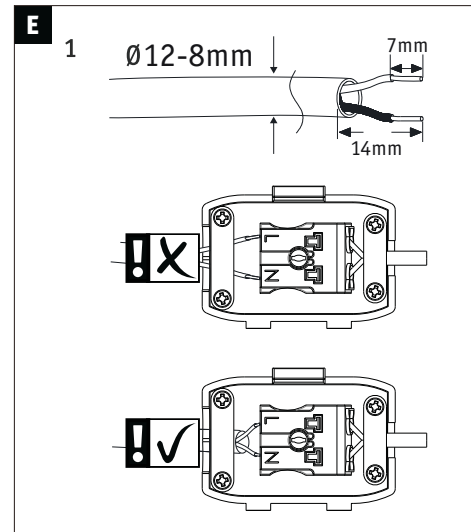

Paulmann

Safety Instructions

1, 2, 3, 4, 5, 6, 7, 10, 12, 13, 15, 16, 19, 20, 21, 22, 24, 28, 33, 34

www.paulmann.com/symbols

Paulmann Licht GmbH
Quezinger Feld 2
31832 Springe
Germany

www.paulmann.com

Art.-Nr.: 934.93/94

934.95/96

934.99/97

934.98

936.90

944.74

(+MA326) PSU 07/22

934.93/934.95

1x

1x

Incl.

934.94/934.96/934.99/944.74

3x

3x

Incl.

934.97

1x

1x

Incl.

934.98

3x

3x

Incl.

936.90

1x

Incl.

ENERGY CLASS G

Paulmann

470 lm
6W
230 V

warm white
2700K

CRI/Ra ≥ 85

ON OFF >50.000

Lumen 60% 2 s

dimming

≈30x 1.000h

6 kWh/1000h

5102/1610C

51 mm

ø 51 mm

CE UK CA

390093070