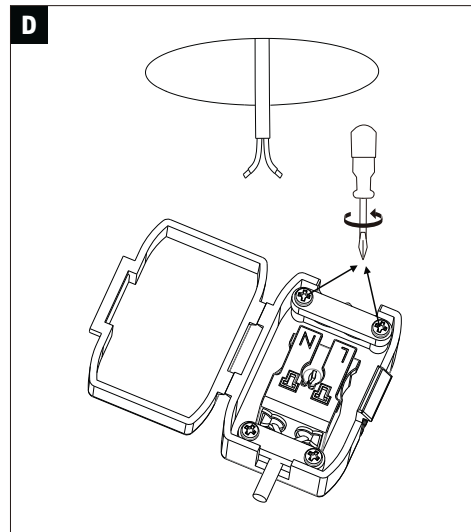

Paulmann

Safety Instructions

1, 2, 3, 4, 5, 6, 7, 10, 12, 13, 15, 16, 19, 20, 21, 22, 24, 28, 33, 34

www.paulmann.com/symbols

Paulmann Licht GmbH
Quezinger Feld 2
31832 Springe
Germany

www.paulmann.com

Art.-Nr.: 934.93/94

934.95/96

934.99/97

934.98

936.90

944.74

(+MA326) PSU 07/22

934.93/934.95

1x

1x

Incl.

934.94/934.96/934.99/944.74

3x

3x

Incl.

934.97

1x

1x

Incl.

934.98

3x

3x

Incl.

936.90

1x

Incl.

ENERGY CLASS G

Paulmann

470 lm
6W
230 V

warm white
2700K

CRI/Ra ≥ 85

ON OFF >50.000

Lumen 60% 2 s

dimming

≈30x 1.000h

6 kWh/1000h

5102/1610C

51 mm

ø 51 mm

CE UK CA

390093070