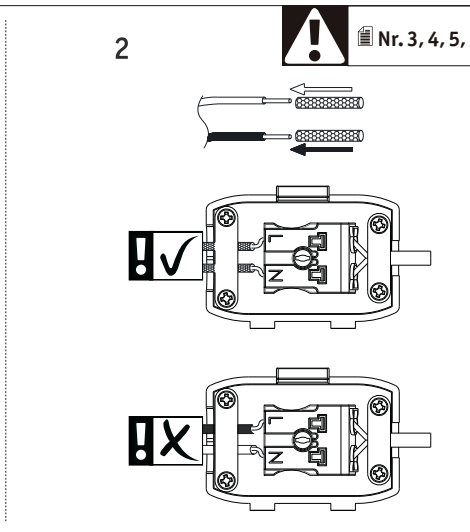

Paulmann

Safety Instructions

1, 2, 3, 4, 5, 6, 7, 10, 12, 13, 15, 16, 19, 20, 21, 22, 24, 28, 33, 34

www.paulmann.com/symbols

Paulmann Licht GmbH
Quezinger Feld 2
31832 Springe
Germany

www.paulmann.com

Art.-Nr.: 934.93/94

934.95/96

934.99/97

934.98

936.90

944.74

(+MA326) PSU 07/22

934.93/934.95

1x

1x

Incl.

934.94/934.96/934.99/944.74

3x

3x

Incl.

934.97

1x

1x

Incl.

934.98

3x

3x

Incl.

936.90

1x

Incl.

ENERGY CLASS G

Paulmann

470 lm
6W
230 V

warm white
2700K

CRI/Ra ≥ 85

ON OFF >50.000

Lumen 60% 2 s

dimming

≈30x 1.000h

6 kWh/1000h

5102/1610C

51 mm

ø 51 mm

CE UK CA

390093070