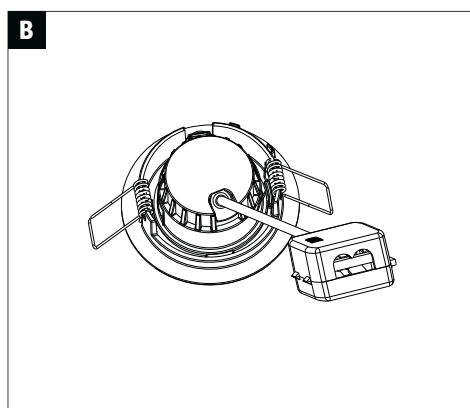

Paulmann

Safety Instructions

1, 2, 3, 4, 5, 6, 7, 10, 12, 13, 15, 16, 19, 20, 21, 22, 24, 28, 33, 34

www.paulmann.com/symbols

Paulmann Licht GmbH
Quezinger Feld 2
31832 Springe
Germany

www.paulmann.com

Art.-Nr.: 934.93/94

934.95/96

934.99/97

934.98

936.90

944.74

(+MA326) PSU 07/22

934.93/934.95

1x

1x

Incl.

934.94/934.96/934.99/944.74

3x

3x

Incl.

934.97

1x

1x

Incl.

934.98

3x

3x

Incl.

936.90

1x

Incl.

ENERGY CLASS G

Paulmann

470 lm
6W
230 V

warm white
2700K

CRI/Ra ≥ 85

ON OFF >50.000

Lumen 60% 2 s

dimming

≈30x 1.000h

6 kWh/1000h

5102/1610C

51 mm

ø 51 mm

CE UK CA

390093070