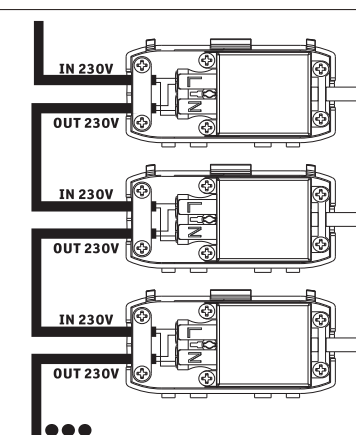

Paulmann

Safety Instructions

1, 2, 3, 4, 5, 6, 7, 10, 12, 13, 15, 16, 19, 20, 21, 22, 24, 28, 33, 34

www.paulmann.com/symbols

Paulmann Licht GmbH
Quezinger Feld 2
31832 Springe
Germany

www.paulmann.com

Art.-Nr.: 934.93/94

934.95/96

934.99/97

934.98

936.90

944.74

(+MA326) PSU 07/22

934.93/934.95

1x

1x

Incl.

934.94/934.96/934.99/944.74

3x

3x

Incl.

934.97

1x

1x

Incl.

934.98

3x

3x

Incl.

936.90

1x

Incl.

ENERGY CLASS G

Paulmann

470 lm
6W
230 V

warm white
2700K

CRI/Ra ≥ 85

ON OFF >50.000

Lumen 60% 2 s

dimming

≈30x 1.000h

6 kWh/1000h

5102/1610C

51 mm

ø 51 mm

CE UK CA

390093070