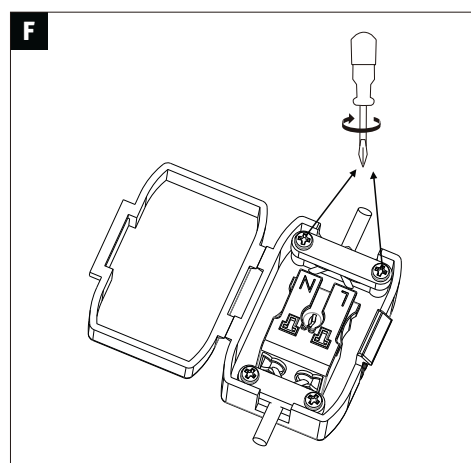

Paulmann

Safety Instructions

1, 2, 3, 4, 5, 6, 7, 10, 12, 13, 15, 16, 19, 20, 21, 22, 24, 28, 33, 34

www.paulmann.com/symbols

Paulmann Licht GmbH
Quezinger Feld 2
31832 Springe
Germany

www.paulmann.com

Art.-Nr.: 934.93/94

934.95/96

934.99/97

934.98

936.90

944.74

(+MA326) PSU 07/22

934.93/934.95

1x

1x

Incl.

934.94/934.96/934.99/944.74

3x

3x

Incl.

934.97

1x

1x

Incl.

934.98

3x

3x

Incl.

936.90

1x

Incl.

ENERGY CLASS G

Paulmann

470 lm
6W
230 V

warm white
2700K

CRI/Ra ≥ 85

ON OFF >50.000

Lumen 60% 2 s

dimming

≈30x 1.000h

6 kWh/1000h

5102/1610C

51 mm

ø 51 mm

CE UK CA

390093070