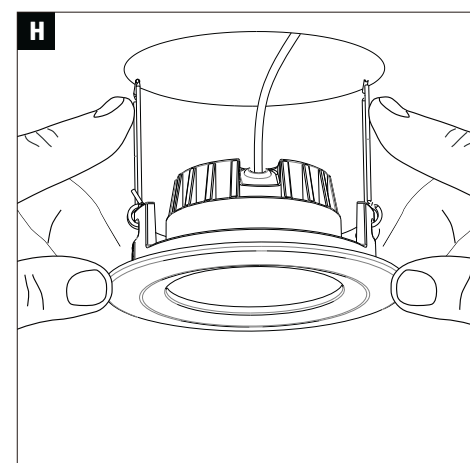

Paulmann

Safety Instructions

1, 2, 3, 4, 5, 6, 7, 10, 12, 13, 15, 16, 19, 20, 21, 22, 24, 28, 33, 34

www.paulmann.com/symbols

Paulmann Licht GmbH
Quezinger Feld 2
31832 Springe
Germany

www.paulmann.com

Art.-Nr.: 934.93/94

934.95/96

934.99/97

934.98

936.90

944.74

(+MA326) PSU 07/22

934.93/934.95

1x

1x

Incl.

934.94/934.96/934.99/944.74

3x

3x

Incl.

934.97

1x

1x

Incl.

934.98

3x

3x

Incl.

936.90

1x

Incl.

ENERGY CLASS G

Paulmann

470 lm
6W
230 V

warm white
2700K

CRI/Ra ≥ 85

ON OFF >50.000

Lumen 60% 2 s

dimming

≈30x 1.000h

6 kWh/1000h

5102/1610C

51 mm

ø 51 mm

CE UK CA

390093070