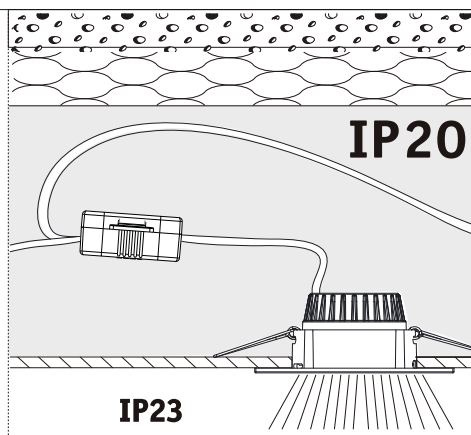

Paulmann

Safety Instructions

1, 2, 3, 4, 5, 6, 7, 10, 12, 13, 15, 16, 19, 20, 21, 22, 24, 28, 33, 34

www.paulmann.com/symbols

Paulmann Licht GmbH
Quezinger Feld 2
31832 Springe
Germany

www.paulmann.com

Art.-Nr.: 934.93/94

934.95/96

934.99/97

934.98

936.90

944.74

(+MA326) PSU 07/22

934.93/934.95

1x

1x

Incl.

934.94/934.96/934.99/944.74

3x

3x

Incl.

934.97

1x

1x

Incl.

934.98

3x

3x

Incl.

936.90

1x

Incl.

ENERGY CLASS G

Paulmann

470 lm
6W
230 V

warm white
2700K

CRI/Ra ≥ 85

ON OFF >50.000

Lumen 60% 2 s

dimming

≈30x 1.000h

6 kWh/1000h

5102/1610C

51 mm

ø 51 mm

CE UK CA

390093070