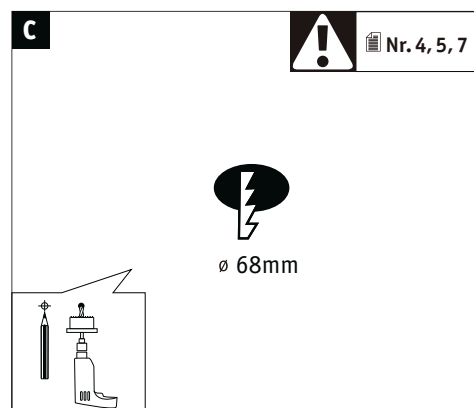

Paulmann

Safety Instructions

1, 2, 3, 4, 5, 6, 7, 10, 12, 13, 15, 16, 19, 20, 21, 22, 24, 28, 33, 34

www.paulmann.com/symbols

Paulmann Licht GmbH
Quezinger Feld 2
31832 Springe
Germany

www.paulmann.com

Art.-Nr.: 934.93/94

934.95/96

934.99/97

934.98

936.90

944.74

(+MA326) PSU 07/22

934.93/934.95

1x

1x

Incl.

934.94/934.96/934.99/944.74

3x

3x

Incl.

934.97

1x

1x

Incl.

934.98

3x

3x

Incl.

936.90

1x

Incl.

ENERGY CLASS G

Paulmann

470 lm
6W
230 V

warm white
2700K

CRI/Ra ≥ 85

ON OFF >50.000

Lumen 60% 2 s

dimming

≈30x 1.000h

6 kWh/1000h

5102/1610C

51 mm

ø 51 mm

CE UK CA

390093070