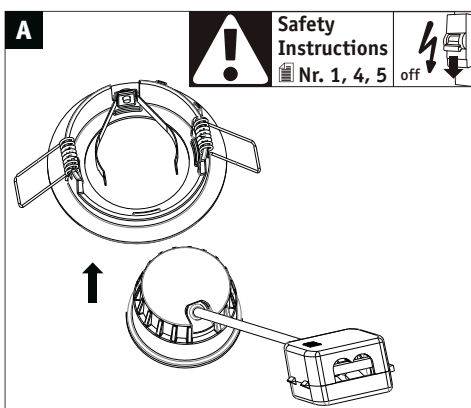

Paulmann

Safety Instructions

1, 2, 3, 4, 5, 6, 7, 10, 12, 13, 15, 16, 19, 20, 21, 22, 24, 28, 33, 34

www.paulmann.com/symbols

Paulmann Licht GmbH
Quezinger Feld 2
31832 Springe
Germany

www.paulmann.com

Art.-Nr.: 934.93/94

934.95/96

934.99/97

934.98

936.90

944.74

(+MA326) PSU 07/22

934.93/934.95

1x

1x

Incl.

934.94/934.96/934.99/944.74

3x

3x

Incl.

934.97

1x

1x

Incl.

934.98

3x

3x

Incl.

936.90

1x

Incl.

ENERGY CLASS G

Paulmann

470 lm
6W
230 V

warm white
2700K

CRI/Ra ≥ 85

ON OFF >50.000

Lumen 60% 2 s

dimming

≈30x 1.000h

6 kWh/1000h

5102/1610C

51 mm

ø 51 mm

CE UK CA

390093070