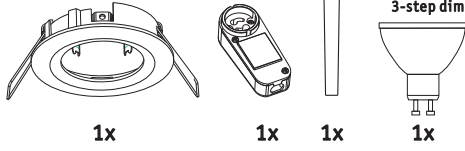

Paulmann

Safety Instructions

1,2,3,4,5,6,7,9,10,12,13,16,19,
20,21,22,24,28,29,31,32,33,34

Paulmann Licht GmbH
Quezinger Feld 2
31832 Springe
Germany

Art.-Nr.: 934.75/934.76/
934.77/934.78/
934.79/934.80/
934.81/
(+MA326)PBO 07/22

934.75
934.77
934.79