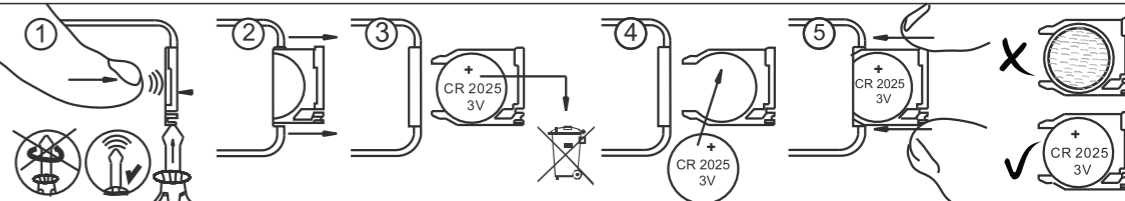

B

IP20

IP44

IP67

max.30m

Li-Ion

only use CR2025
1x Li-Ion Battery (3V 150mAh)

IP67

Off

IP67

On

IP67

On

Mark the
cutting
edge on the
backsight

IP20

Off

Cuttable
every 3,3cm

IP20

On