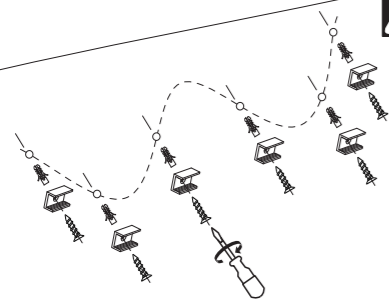

1x

6x

8x

8x

A1 A2

Safety Instructions
Nr. 7, 10

A1 A2

Safety Instructions
Nr. 7, 10

B

IP20

IP44

IP67

max.30m

Li-Ion

only use CR2025
1x Li-Ion Battery (3V 150mAh)

IP67

Off

IP67

On

IP67

On

Mark the
cutting
edge on the
backsight

IP20

Off

Cuttable
every 3,3cm

IP20

On