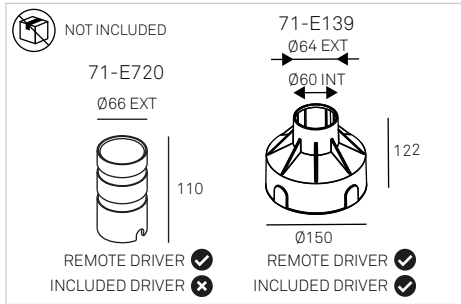

# Max

MEDIUM UPLIGHT TRIM

REMOTE DRIVER

INCLUDED  
DRIVER

**i** WALL WASHER