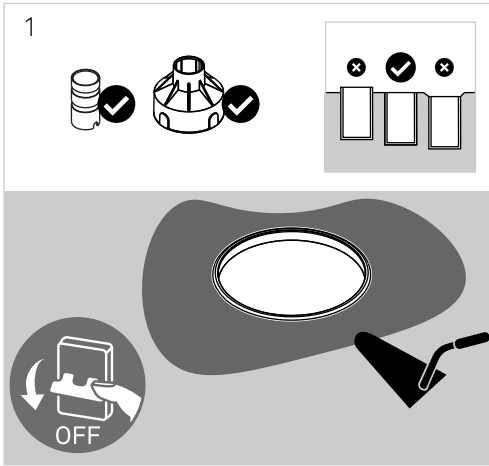

# Max

MEDIUM UPLIGHT TRIM

REMOTE DRIVER

INCLUDED  
DRIVER

**i** WALL WASHER