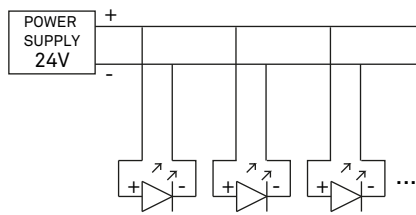

CONSTANT VOLTAGE