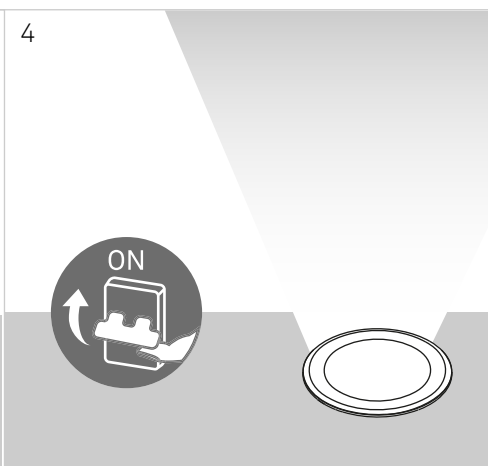

# Max

MEDIUM UPLIGHT TRIM

REMOTE DRIVER

INCLUDED  
DRIVER

**i** WALL WASHER