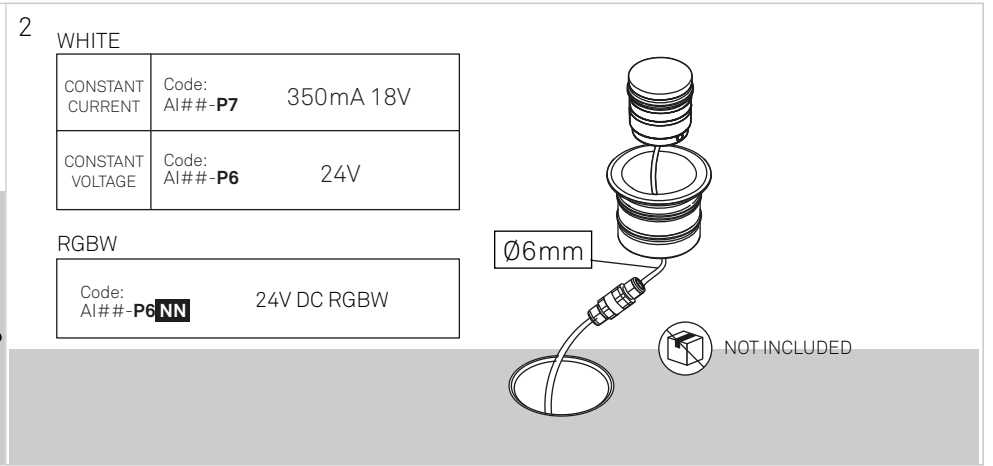

# Max

MEDIUM UPLIGHT TRIM

REMOTE DRIVER

INCLUDED  
DRIVER

**i** WALL WASHER