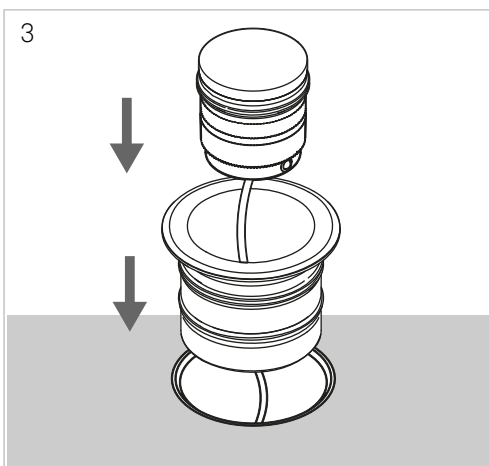

# Max

MEDIUM UPLIGHT TRIM

REMOTE DRIVER

INCLUDED  
DRIVER

**i** WALL WASHER