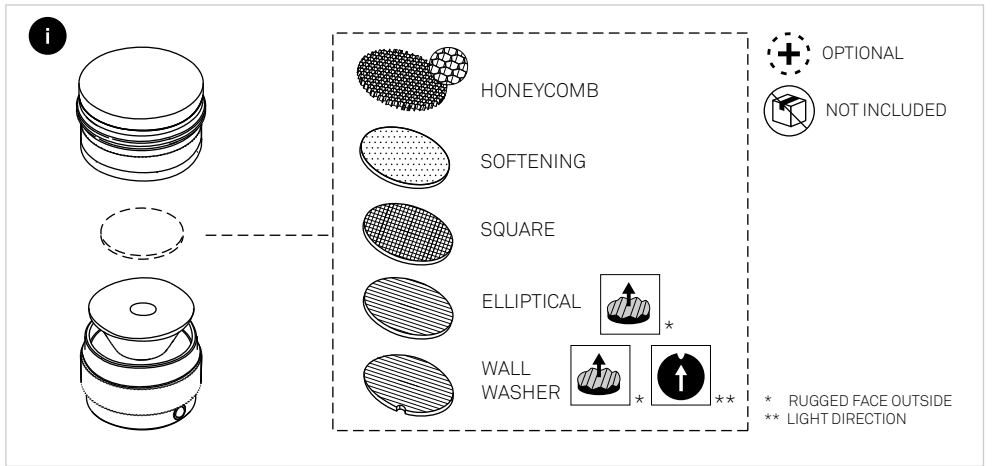

# Max

MEDIUM UPLIGHT TRIM

REMOTE DRIVER

INCLUDED  
DRIVER

**i** WALL WASHER