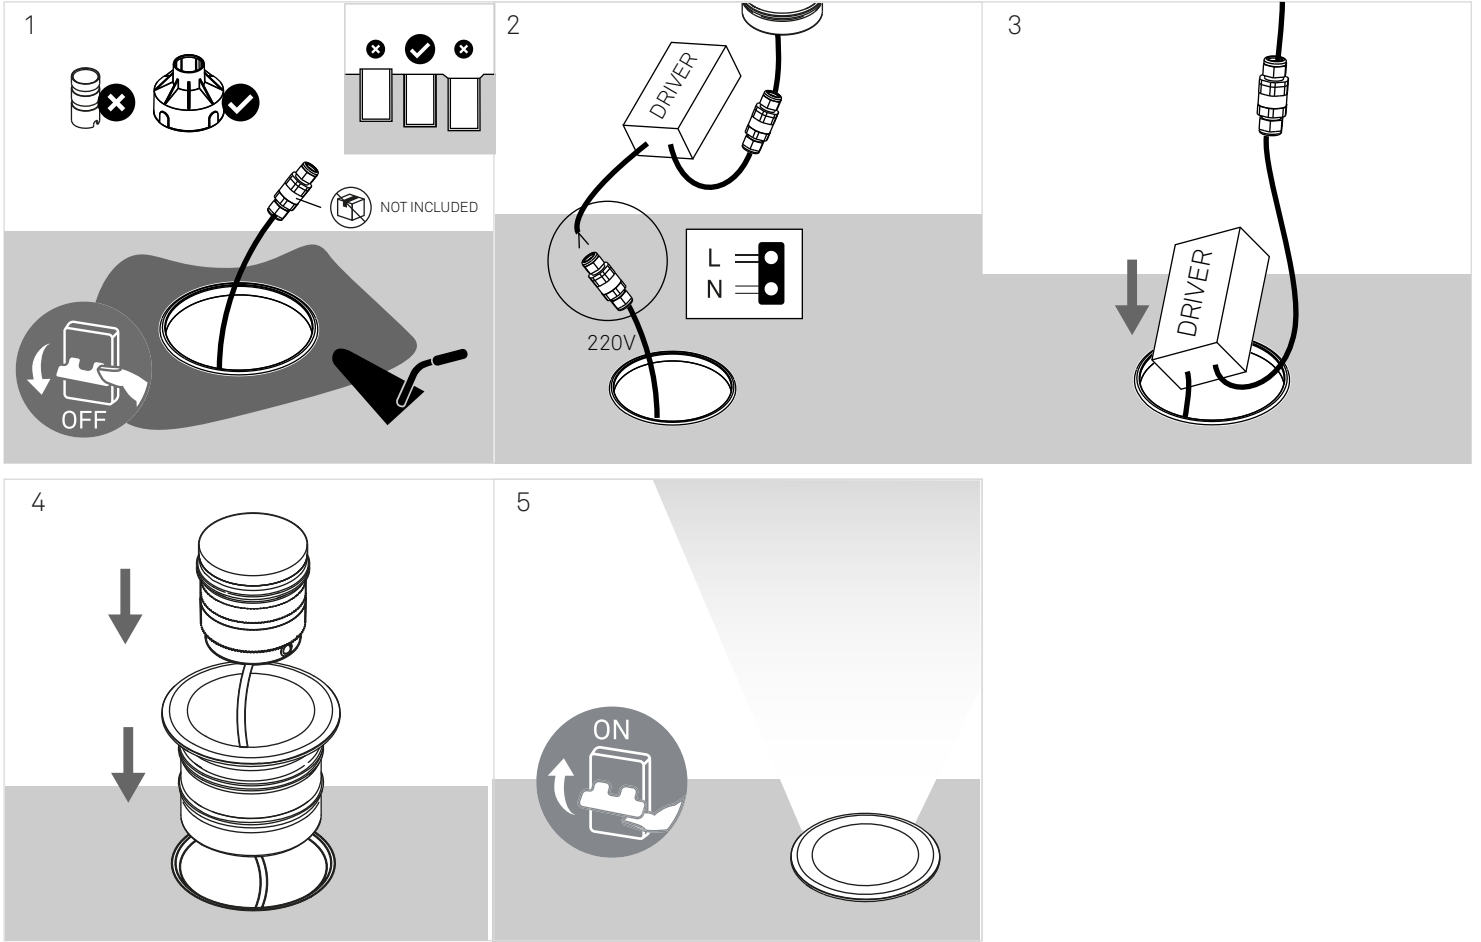

# Max

MEDIUM UPLIGHT TRIM

REMOTE DRIVER

INCLUDED  
DRIVER

**i** WALL WASHER