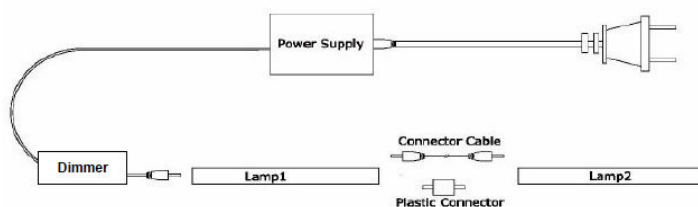

ATILED by FABAS LUCE S.p.A.
Via Talamoni, 75 – Brugherio (MI) - ITALY
www.fabasluce.it – www.atiled.it

Made in China – Fabriqué en Chine
Hecho en china – Feito na china