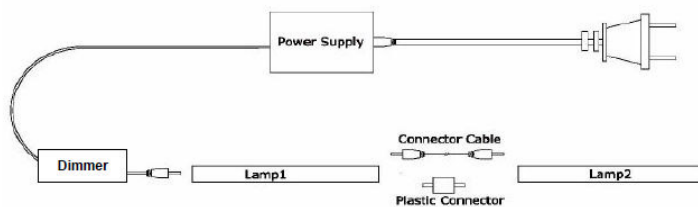

ATILED by FABAS LUCE S.p.A.
Via Talamoni, 75 – Brugherio (MI) - ITALY
www.fabasluce.it – www.atiled.it

Made in China – Fabriqué en Chine
Hecho en china – Feito na china