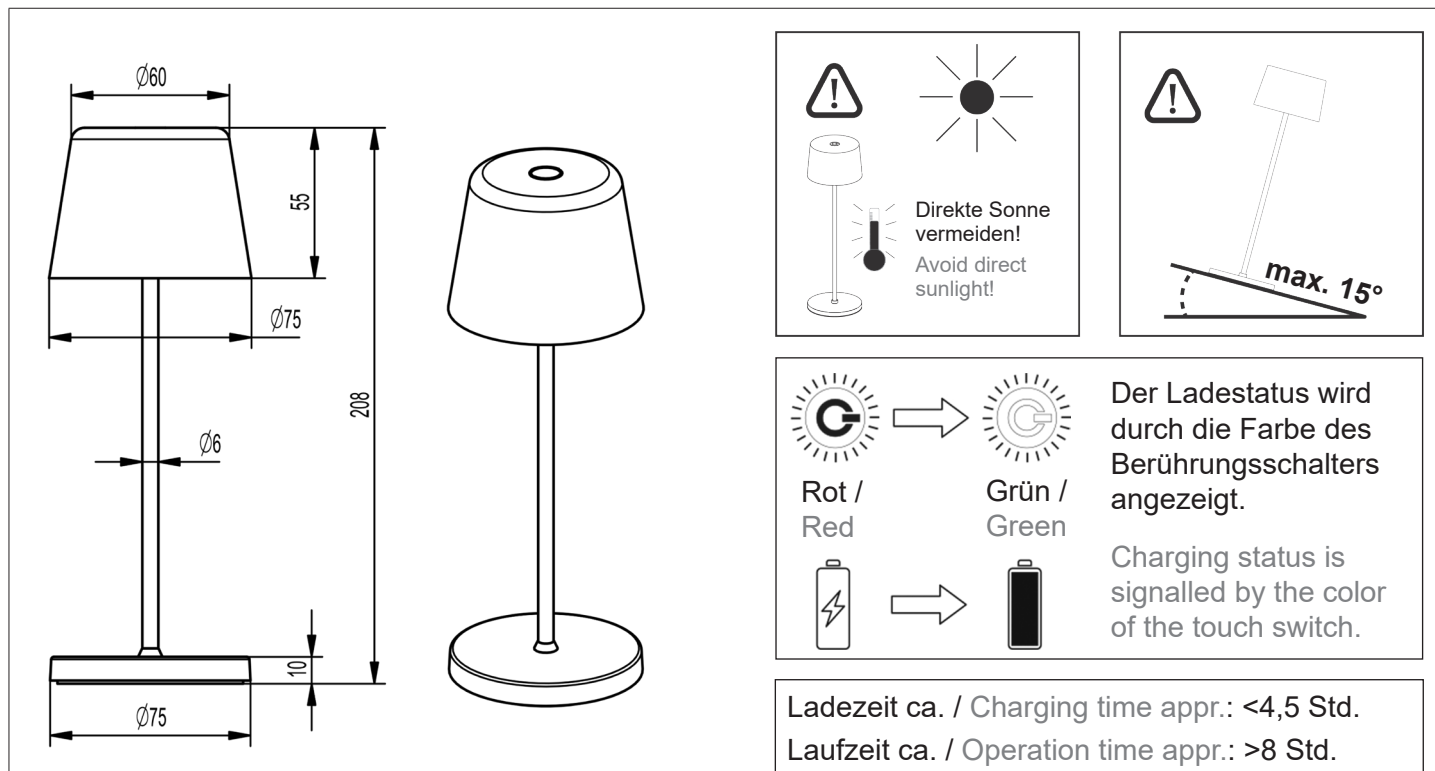

Artikel Nr. / Article No.: 346077 / 346078 / 346079 / 346080 / 346081 / 346082 / 346083 / 346084

Tischleuchte, Canis Mini / Table Lamp, Canis Mini
3,7V DC, 2,30 W

Aufladen / Charging

USB Adapter

DC5V 1A

(nicht im Lieferumfang /
not in scope of delivery)

USB

passende Ladestation / suitable charger
930732 + 930734

(nicht im Lieferumfang / not in scope of delivery)