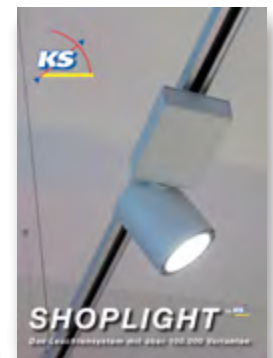

KS LIGHTING RANGES

In addition to the KS Licht brand world, we have been offering print and online versions of catalogs featuring our curated KS lighting ranges for over 30 years, designed to simplify your daily work in the office, on the construction site, or directly at your customer's location. We support you with these gross-price catalogs in your planning, in helping customers make selections, and in your sales efforts.

The product selection of the KS lighting ranges is characterized by:

- a full range of selected items for all applications
- state-of-the-art, innovative LED technology
- energy- and cost-saving lighting solutions
- modern design
- competitive prices
- immediate product availability

OUR CATALOGS

BIG WHITE 2026
LIGHT Impressions 25/26

Erhältlich als Print- und Onlineversion
(Download und Blätterkatalog)

OUTDOOR '26
SHOPLIGHT by KS
Licht 2024 Store 'n Office

Available as an online version
(download and digital catalog)

Contents

Home / Indoor

Wall lights	4
Ceiling lights	9
Pendant lights	18
Table and floor lamps	25
Recessed lights	29
Bathroom lights / Mirror lights / Lighted mirrors	41
Single-phase track system	52
LED-strips IP20	54
Light bulbs	56

Garten / Outdoor

Wall lights	58
Ceiling lights	64
Recessed lights	66
Bollard lights	67
Rechargeable lights	72
Solar lights	74
LED-strips (higher IP rating)	78
Garden spotlights	80
Power distribution panel	81