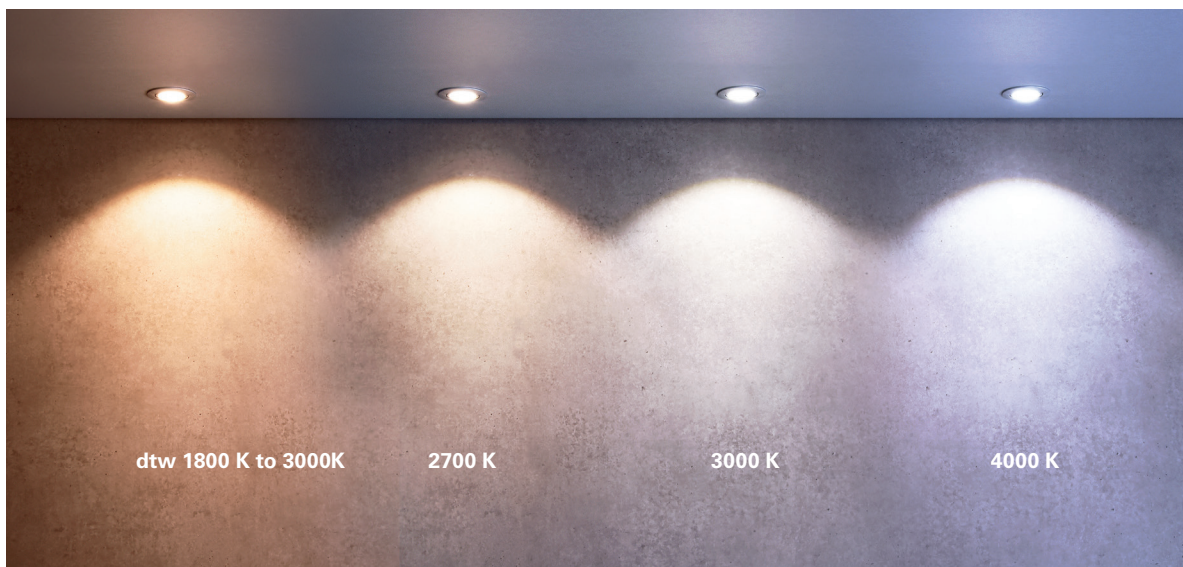

THE RIGHT SOLUTION FOR EVERY APPLICATION

The DIONE recessed spotlights are available in the light colours 2,700K, 3,000K, 4,000K and as a dim-to-warm version [1,800-3,000K]. In addition to the IP20 version, an IP44 version is also available, making the DIONE suitable for bathrooms and other damp rooms indoors.

With this variety, the DIONE series offers recessed spotlights for a wide range of applications - from private homes and exhibition areas to guest areas in hotels and restaurants. Thanks to the wide selection of light colours and IP classes, DIONE can be flexibly integrated into any environment and covers all design requirements, from feel-good character to functional lighting.