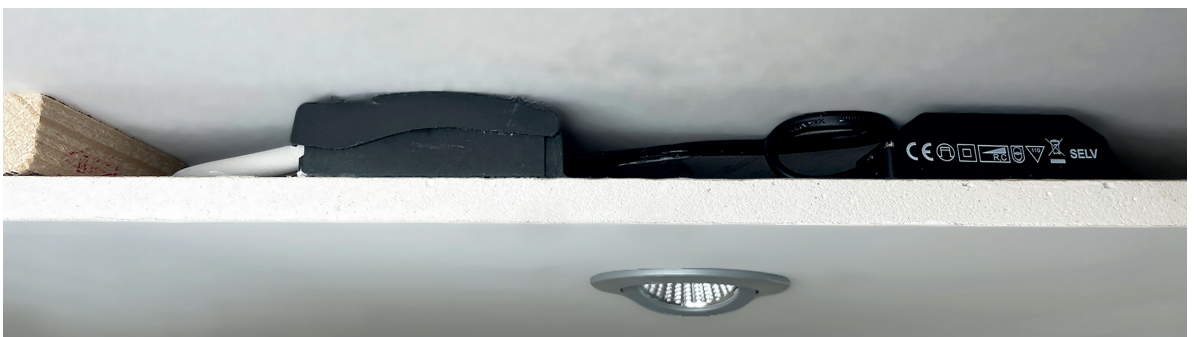

6 - The result: a compact installation with a swivelling spotlight, a dimmable power supply unit and the option of through-wiring in the ceiling void - ideal for refurbishment projects.