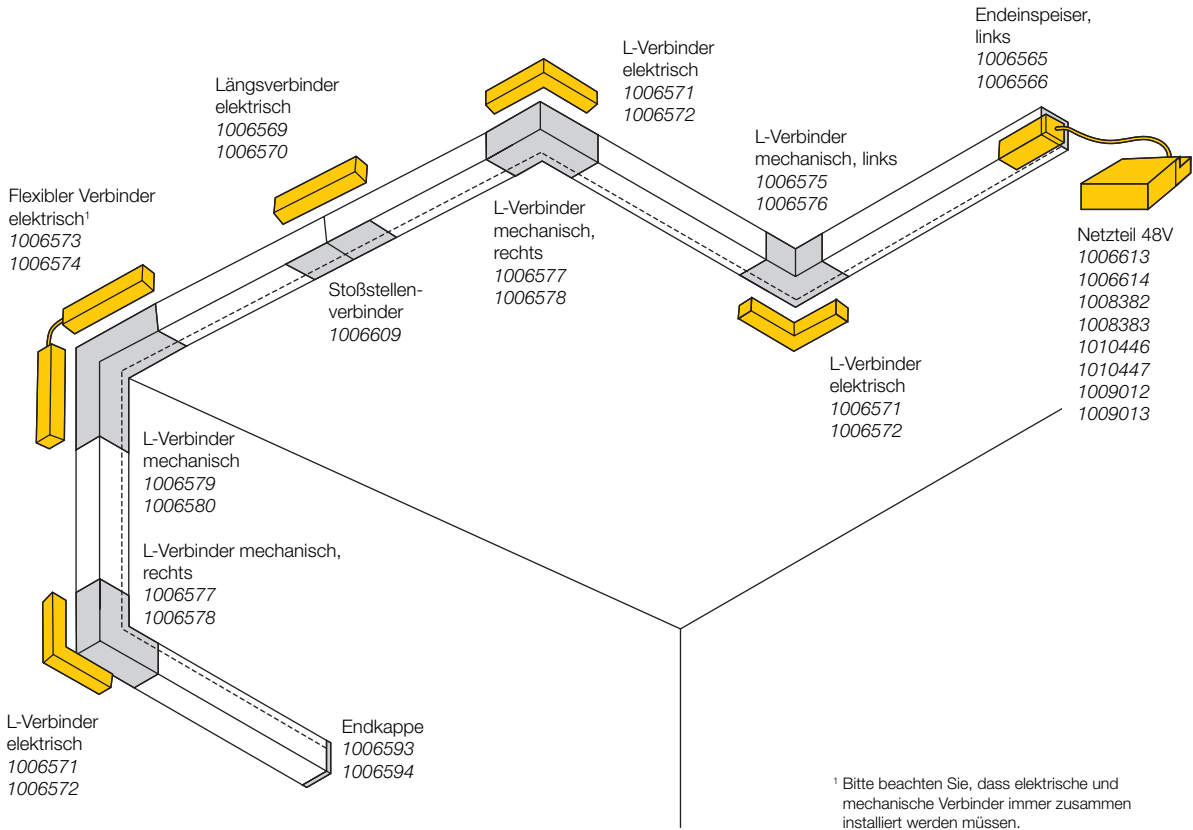

48V TRACK

Aufbauschiene DALI

Planungshilfe und Zubehör auf einen Blick

Endeinspeiser, links

9,7 cm | Polycarbonate (PC)
L: 9,7 cm | B: 1,60 cm | H: 1,9 cm

- schwarz Art.Nr. **1006565** **14,00 EUR**
- weiß Art.Nr. **1006566** **14,00 EUR**

Endeinspeiser, rechts

9,7 cm | Polycarbonate (PC)
L: 9,7 cm | B: 1,60 cm | H: 1,9 cm

- schwarz Art.Nr. **1006567** **14,00 EUR**
- weiß Art.Nr. **1006568** **14,00 EUR**

L-Verbinder mechanisch, f. Aufbauschiene standard, links (f. Deckeninstallation)

7,1 cm | Aluminium
L: 7,1 cm | B: 7,10 cm | H: 2,19 cm

- schwarz Art.Nr. **1006575** **21,00 EUR**
- weiß Art.Nr. **1006576** **21,00 EUR**

L-Verbinder mechanisch, f. Aufbauschiene standard, rechts (f. Deckeninstallation)

7,1 cm | Aluminium
L: 7,1 cm | B: 7,10 cm | H: 2,19 cm

- schwarz Art.Nr. **1006577** **21,00 EUR**
- weiß Art.Nr. **1006578** **21,00 EUR**

L-Verbinder mechanisch, f. Aufbauschiene standard, Stereo, (Wand-/Decke)

8,4 cm | Aluminium
L: 8,4 cm | B: 2,62 cm | H: 8,4 cm

- schwarz Art.Nr. **1006579** **21,00 EUR**
- weiß Art.Nr. **1006580** **21,00 EUR**

L-Verbinder elektrisch, DALI

11,4 cm | Polycarbonate (PC)
L: 11,4 cm | B: 11,40 cm | H: 1,9 cm

- schwarz Art.Nr. **1006571** **27,00 EUR**
- weiß Art.Nr. **1006572** **27,00 EUR**