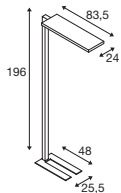

WORKLIGHT PRO
FL, single